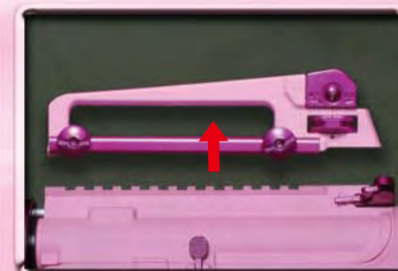

SPECIAL SHOOTING
Used for precision firing.

COMMON SHOOTING
Used for full automatic firing.

WINDAGE KNOB (left / right adjustment)
ELEVATION KNOB (up / down adjustment)

MOVABLE PARTS

Detachable rear sight.

Detachable carrying handle.

Turn the knobs counterclockwise to disassemble.

Take off the carrying handle or rear sight to install other accessories.

MAINTENANCE

CAUTION

► Make sure no dirt gets into the chamber to avoid clogging of pellets.
► Hop-up may be unstable for 200 to 300 rounds after using silicone oil. This is the normal operation of the gun.
► Never use CRC-556, WD40, or other corrosive lubricants.