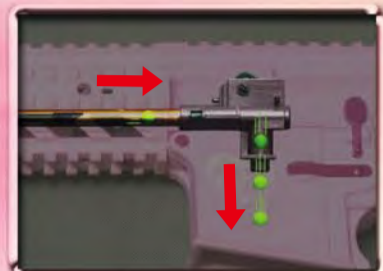

SPECIAL SHOOTING
Used for precision firing.

COMMON SHOOTING
Used for full automatic firing.

WINDAGE KNOB (left / right adjustment)
ELEVATION KNOB (up / down adjustment)

MOVABLE PARTS

Detachable rear sight.

Detachable carrying handle.

Turn the knobs counterclockwise to disassemble.

Take off the carrying handle or rear sight to install other accessories.

MAINTENANCE

CAUTION

► Make sure no dirt gets into the chamber to avoid clogging of pellets.
► Hop-up may be unstable for 200 to 300 rounds after using silicone oil. This is the normal operation of the gun.
► Never use CRC-556, WD40, or other corrosive lubricants.

Remove the magazine.

Return the hop up dial to normal position and insert the cleaning rod from the lead edge of the inner barrel.

Be aware to have the rod facing down and reaching to the end, and remove clogged pellets.