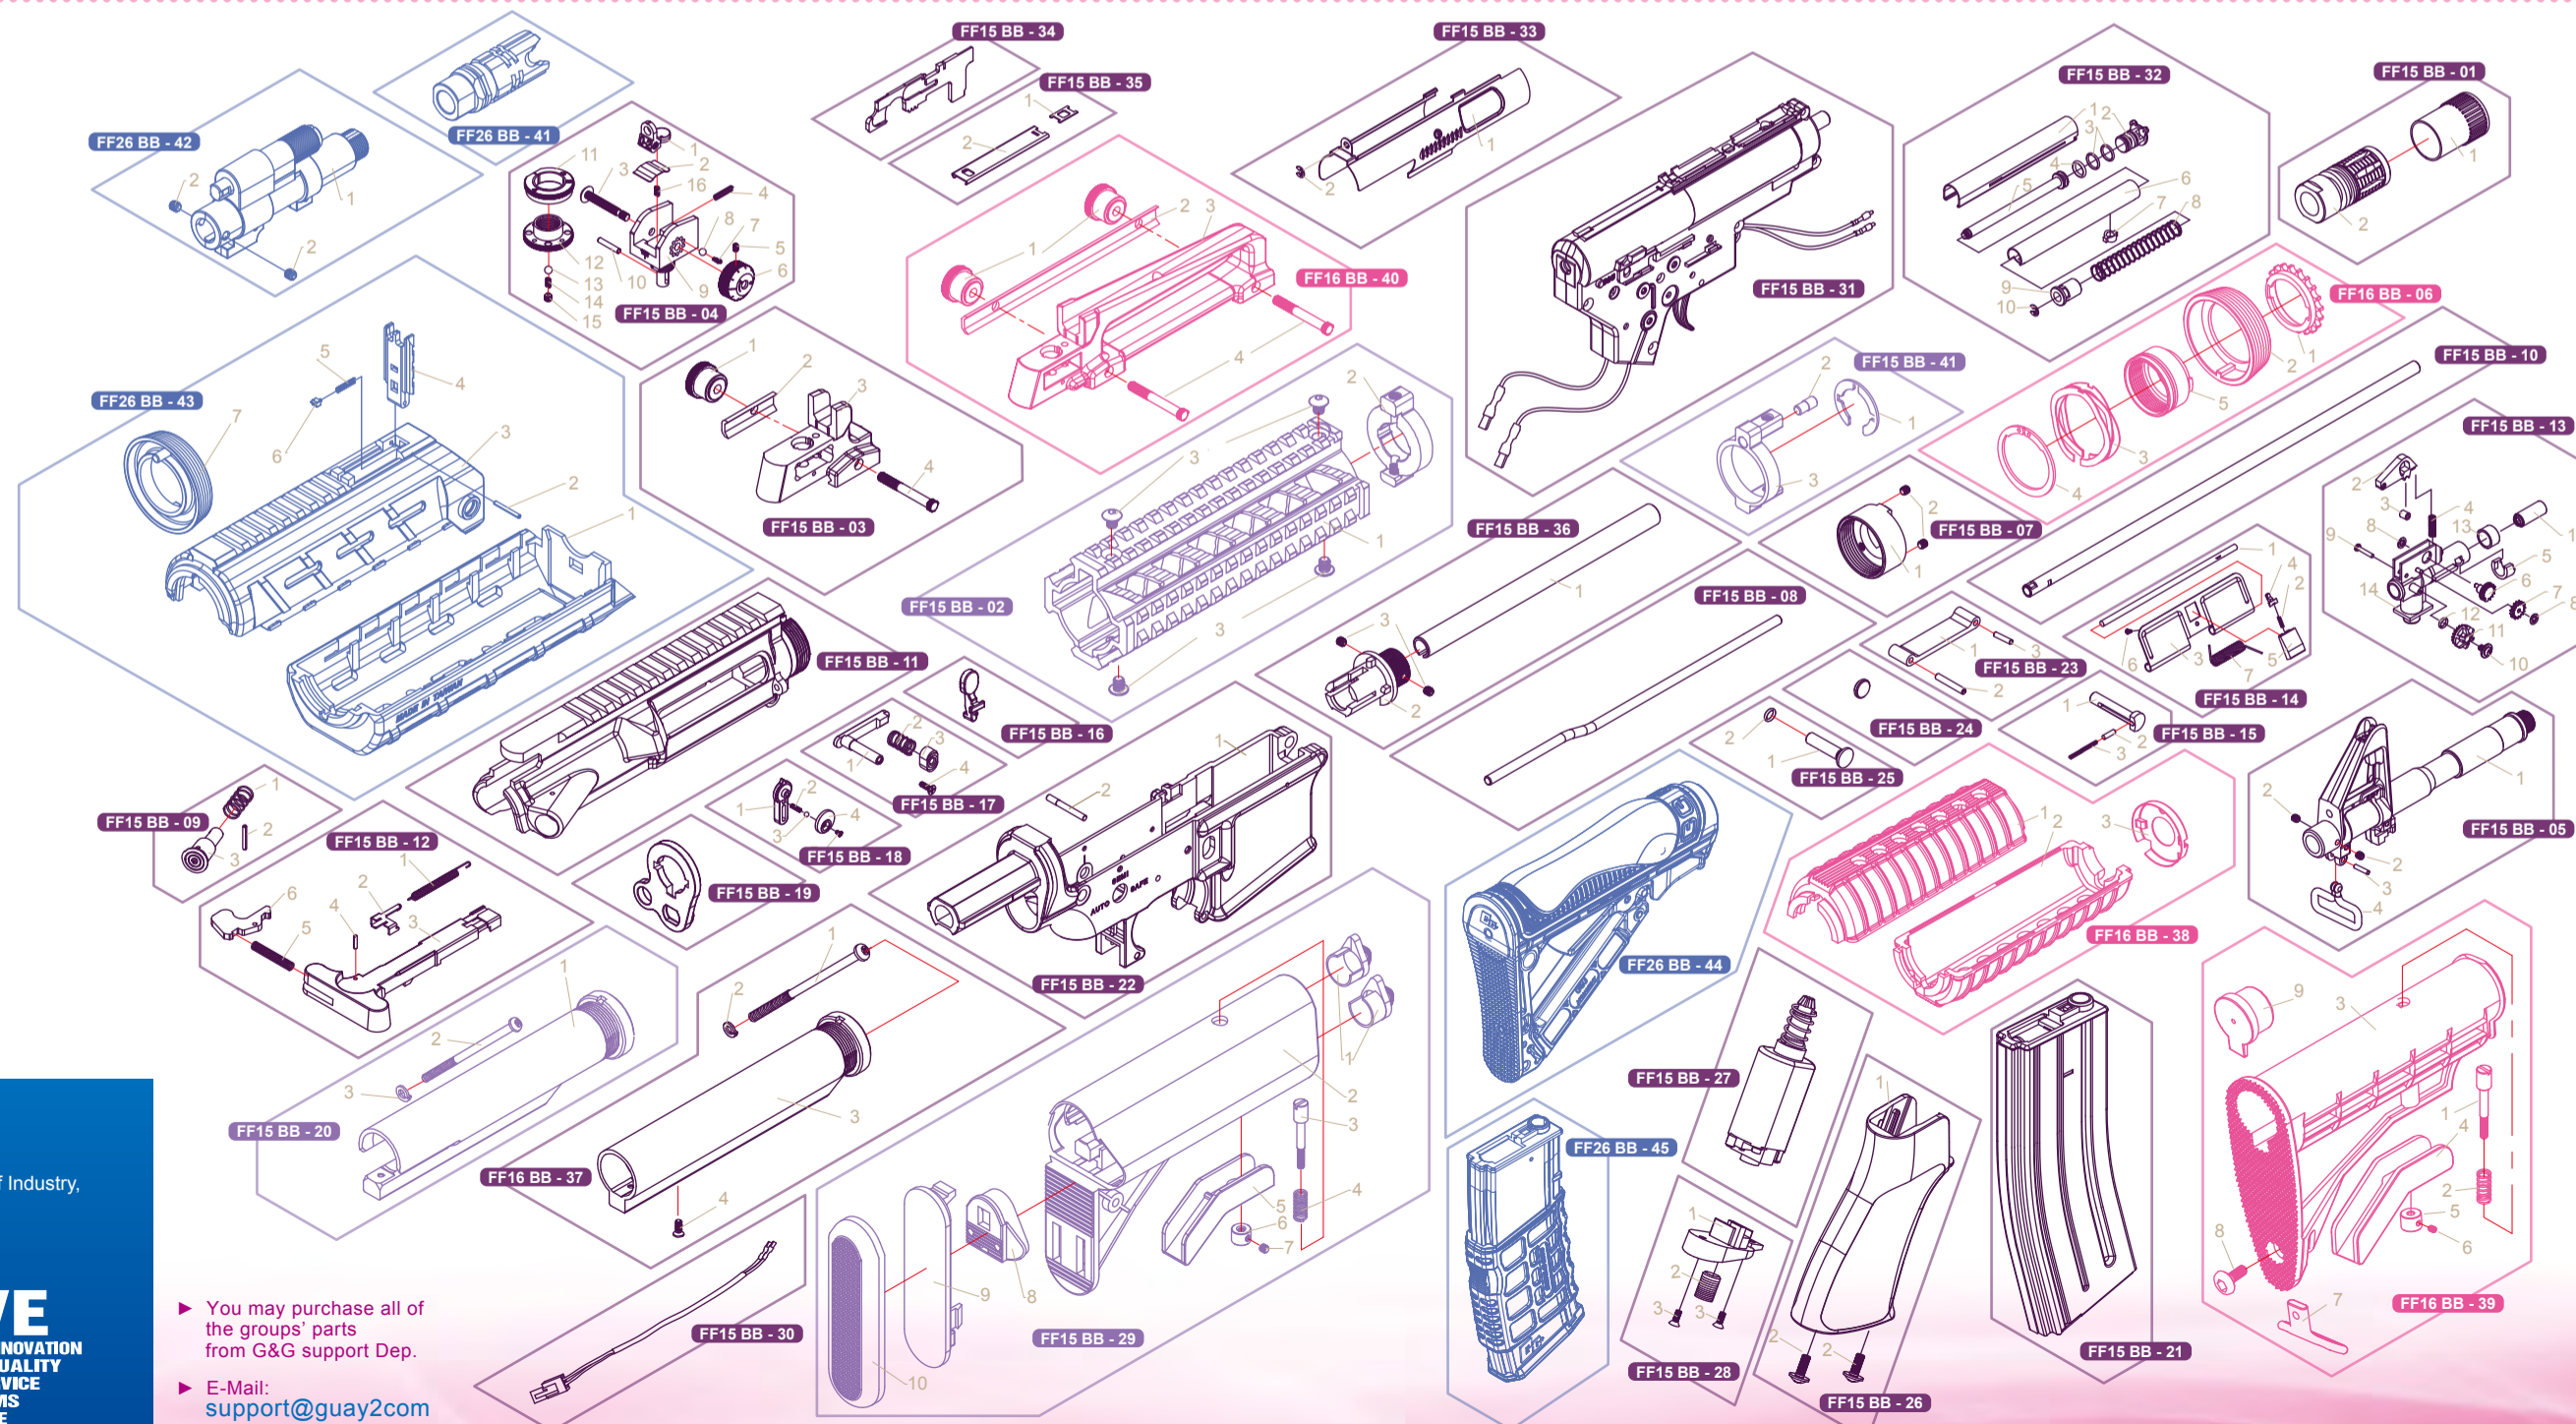

► G-03-065-2
Forward Grip (ABS Injection)

TROUBLE SHOOTING

CAUTION

► Use only the G&G battery purchased from your local dealer.

The screw at bottom of the grip. Please use the screwdriver to adjust.

Check the wire set contact with motor.

Check the battery and connector.

PARTS LIST

For FF15-L / FF16 / FF26

- FF15 BB - 01 Flash Suppressor Set
- FF15 BB - 04 Rear Sight Set
- FF15 BB - 08 Piston Rod
- FF15 BB - 09 Assist Knob Set
- FF15 BB - 10 Inner Barrel
- FF15 BB - 11 Upper Receiver Set
- FF15 BB - 12 Charging Handle Set
- FF15 BB - 13 Hop-Up Set
- FF15 BB - 14 Port Cover Set
- FF15 BB - 15 Front Frame Lock Pin Set
- FF15 BB - 16 Bolt Catch Set
- FF15 BB - 17 Magazine Catch Set
- FF15 BB - 18 Selector Lever Set
- FF15 BB - 19 Stock Washer

- FF15 BB - 22 Lower Receiver Set
- FF15 BB - 23 Trigger Guard Set
- FF15 BB - 24 Selector Plate
- FF15 BB - 25 Rear Frame Lock Pin Set
- FF15 BB - 26 Grip
- FF15 BB - 27 Motor Set
- FF15 BB - 28 Grip Bottom Set
- FF15 BB - 30 Rear Wire Set
- FF15 BB - 31 Gear Box Set
- FF15 BB - 32 Blow Back Pneumatic Piston
- FF15 BB - 33 Charging Plate
- FF15 BB - 34 Selector Plate
- FF15 BB - 35 Charging Upper Cover
- FF15 BB - 36 Outer Barrel

For FF15-L / FF16

- FF15 BB - 05 Front Sight / Barrel Set
- FF15 BB - 21 Hi-Cap 450R Magazine

For FF15-L / FF26

- FF15 BB - 03 Rear Sight Base Set
- FF15 BB - 07 Barrel Base Set

For FF16 / FF26

- FF16 BB - 37 Enhanced Rod Set

For FF26

- FF26 BB - 41 Flash Suppressor
- FF26 BB - 42 Front Outer Barrel
- FF26 BB - 43 Handguard Set
- FF26 BB - 44 Retractable Stock Set
- FF26 BB - 45 300R Magazine

► You may purchase all of the groups' parts from G&G support Dep.

► E-Mail: support@guay2.com

TAIWAN

Changhua Tel : +886-4-798-9000 Fax : +886-4-798-9900
(Head Quarter) No.999, Zhonghua Rd. Shengang Township, Changhua County 50952, Taiwan (R.O.C.)
Taipei Tel : +886-2-2692-2000 Fax : +886-2-2692-4000
11F-3., No.27, Lane 169, Kangning St. Shijr City, Taipei County 22180, Taiwan (R.O.C.)

Sales Dept. sales@guay2.com, b2b@guay2.com
Technology Dept. support@guay2.com
PR Dept. pr@guay2.com

U.S.A.

Los Angeles Tel : +1-626-581-0101 Fax : +1-626-581-1011
1122 Colner Court City of Industry, CA91748 (U.S.A.)
sales101@guay2.com