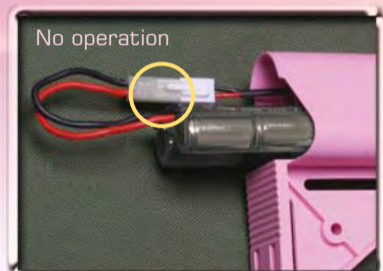

► G-03-065-2
Forward Grip (ABS Injection)

TROUBLE SHOOTING

CAUTION

► Use only the G&G battery purchased from your local dealer.

The screw at bottom of the grip. Please use the screwdriver to adjust.

Check the wire set contact with motor.