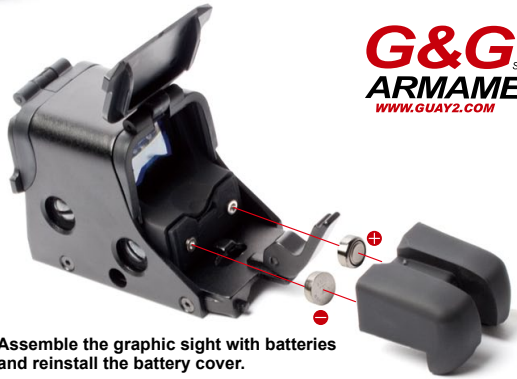

551 GRAPHIC SIGHT

G-12-020

Micro-processor control & tempered glasses
551 graphic sighting telescope

551 GRAPHIC SIGHT

- Material / Alloy with anti-oxidation plated
- Max Output / 0.08 mw
- Wave Length / 650 nm
- Battery / 2pcs AA Alkaline batteries
- Color / Black
- Weight / 350 g
- Dimension / 136 x 50 x 62 mm
- Package Contents /
 - Sighting Telescope x 1
 - Lens Cloth x 1
 - Protective Cover x 1
 - LR44 Batteries x 2
 - Spare Springs x 2
 - Hexagon Wrench x 1

INSTALL BATTERIES

Pull the lever lock to take off the battery cover.

Assemble the graphic sight with batteries and reinstall the battery cover.

Function key

- Power on and brightness adjustment.
- Power on and brightness adjustment.

Micro-processor control & tempered glasses
556 graphic sighting telescope

556 GRAPHIC SIGHT

- Material / Alloy with anti-oxidation plated
- Max Output / 0.08 mw
- Wave Length / 650 nm
- Battery / 1pc CR123A Lithium battery
- Color / Black
- Weight / 303 g
- Dimension / 90 x 48 x 67 mm
- Package Contents /
 - Sighting Telescope x 1
 - Lens Cloth x 1
 - Protective Cover x 1
 - CR123A Lithium Battery x 1
 - Spare Springs x 2
 - Hexagon Wrench x 1

INSTALL BATTERIES

Turn the screw counterclockwise to take off the screw plate.

Insert the battery into the graphic sight and turn the screw clockwise to close the screw plate.

This product is an accessory for guns only. Customers should contact local customs or related authorities to check whether this product can be imported and used. We are not responsible for customs confiscations or punishment, due to the country's local law.